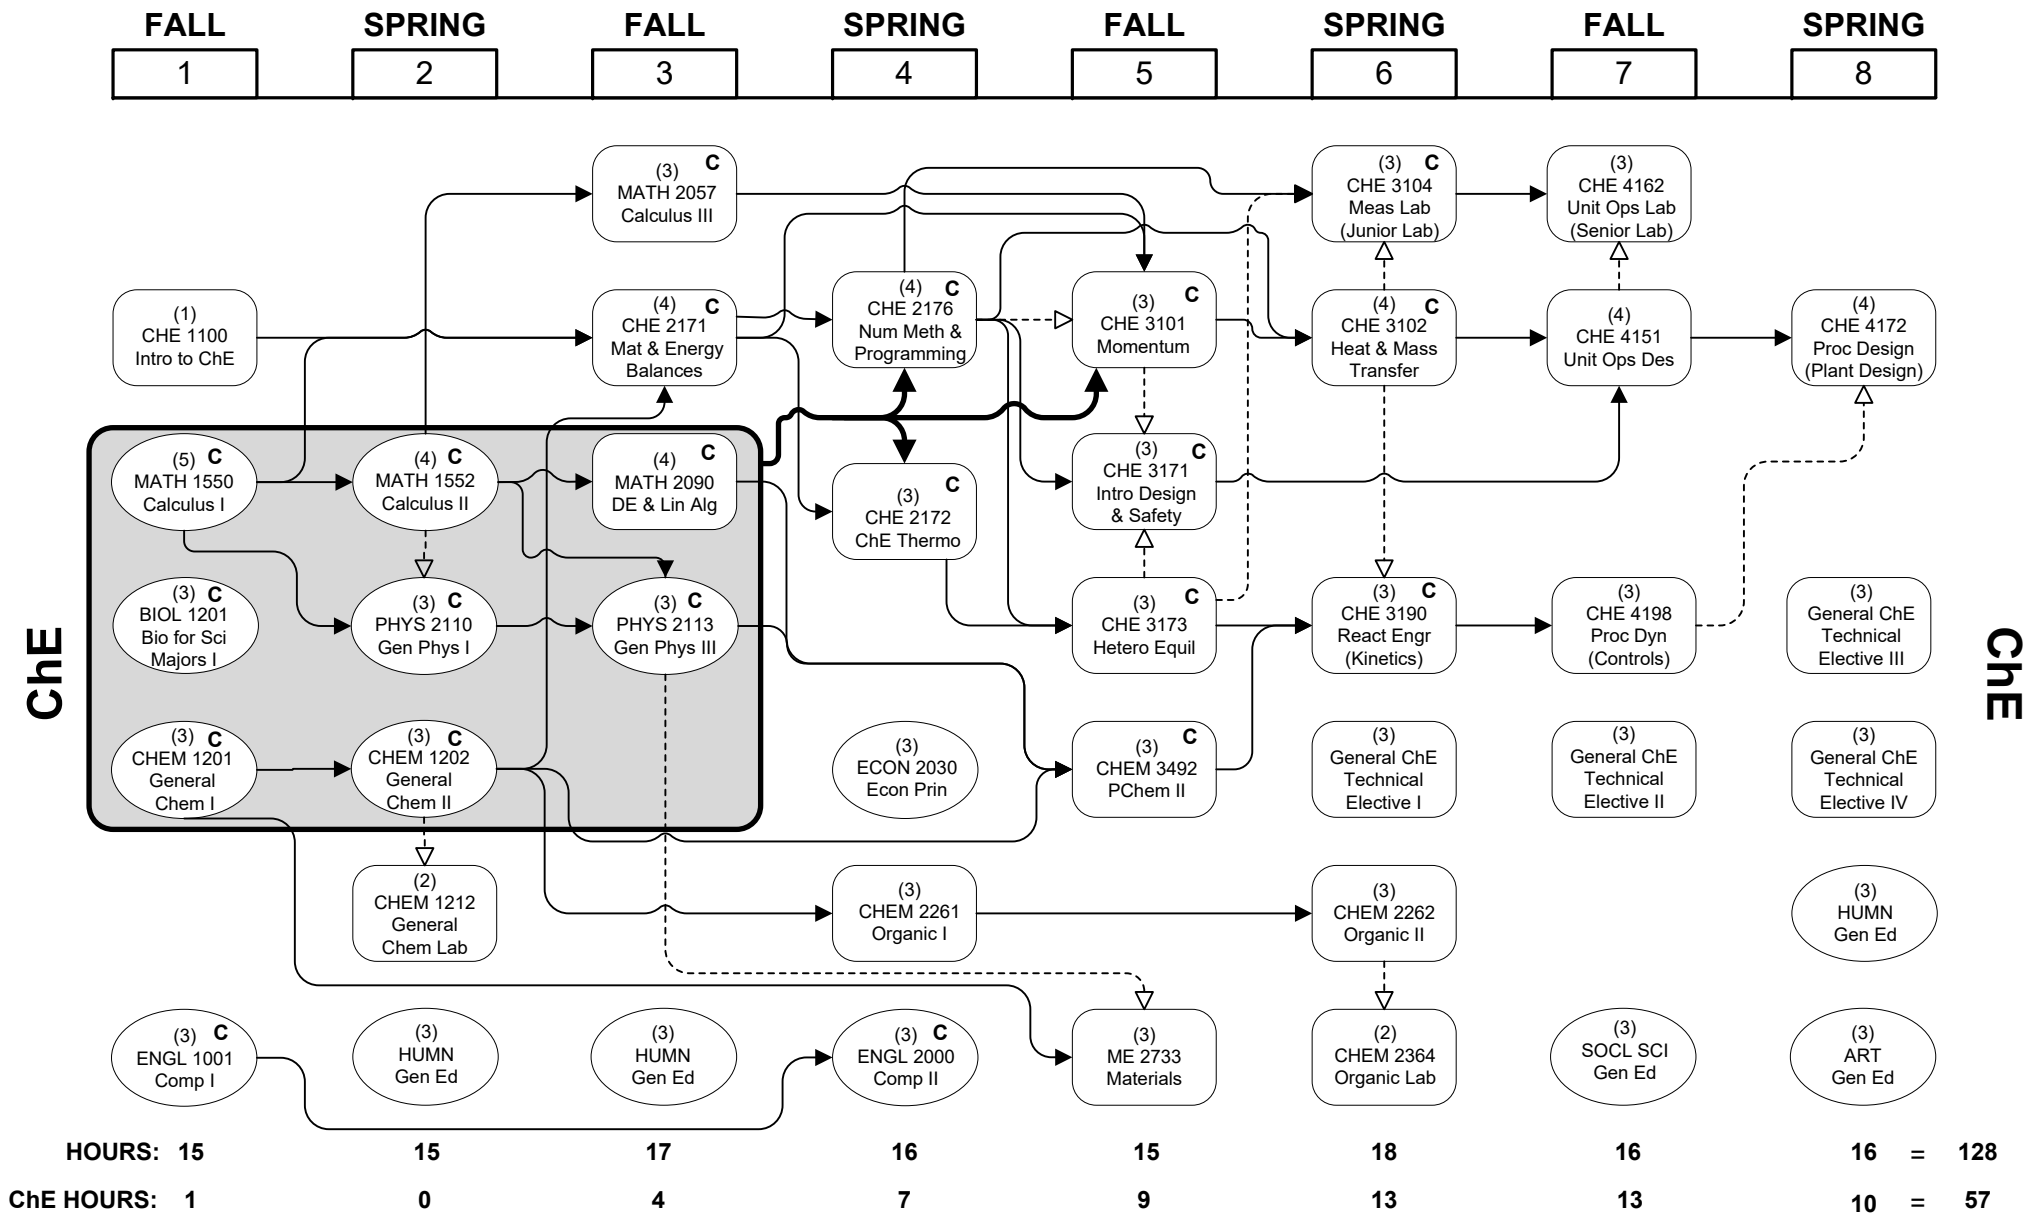

TOTAL HOURS = 128

ChE Flowchart

ChE

ChE

FLOWCHART LEGEND

- Credit required
- Credit or registration required

General Education - See 2024-2025 General Catalog

C Students must earn a "C" or better in these courses to earn a passing grade and before registering for any subsequent course that requires one or more as a prerequisite

A grade of "C" or better is required in BIOL 1201, CHEM 1201, CHEM 1202, MATH 1550, MATH 1552, MATH 2090, PHYS 2110, and PHYS 2113 prior to enrolling in CHE 2172, CHE 2176, or CHE 3101.