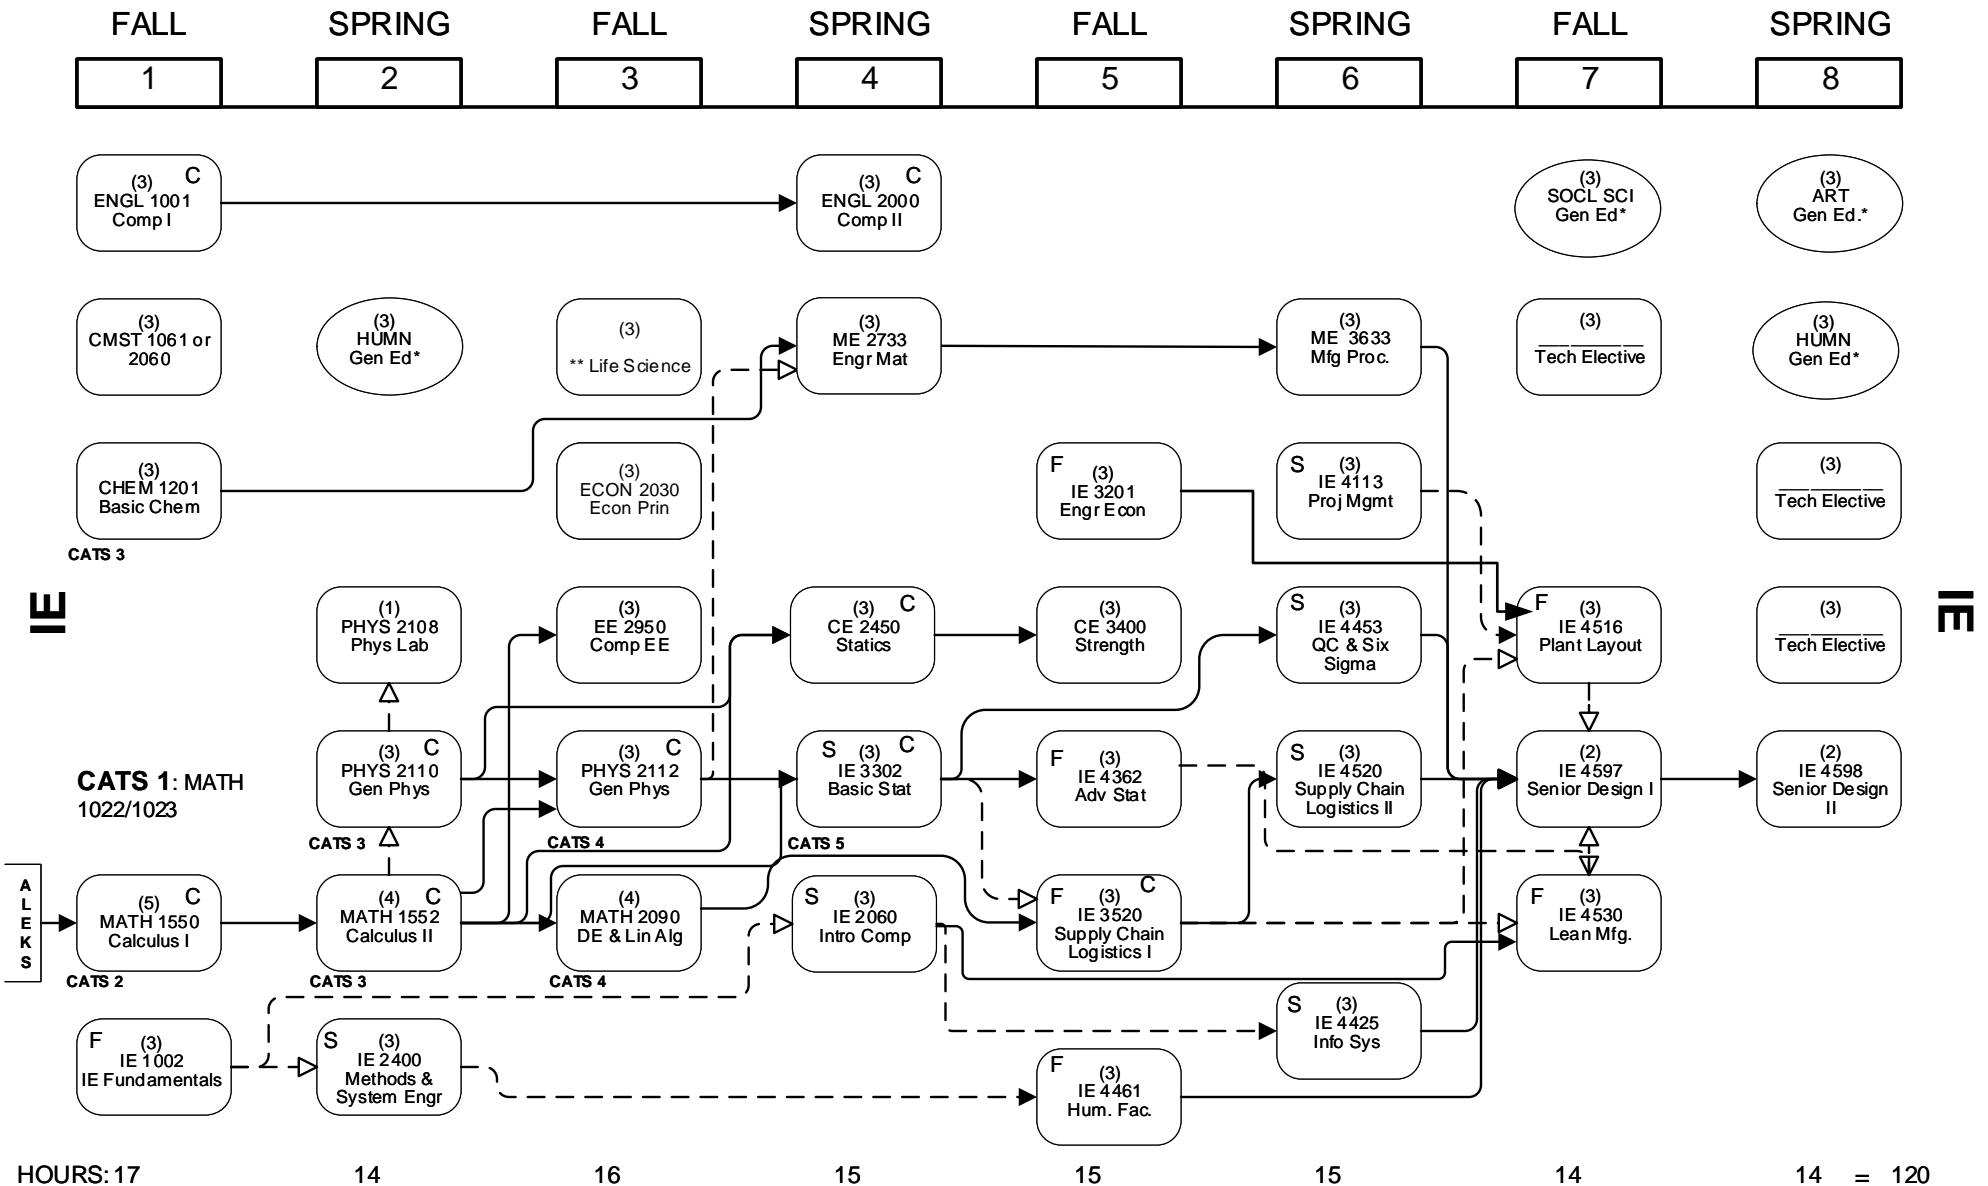

INDUSTRIAL ENGINEERING

———> Credit required
 - - - -> Credit or registration required

 C Grade of "C" or better required BEFORE moving on to one or more following courses
 Gen Ed General Education - See 2018-2019 General Catalog

FLOWCHART LEGEND

IE Electives must be from approved electives list, available in the IE office or on the IE website <http://www.lsu.edu/eng/mie/>
 **IE4597/4598 may only be taken in the last two graduating semesters. Up to two of the four pre-requisites for IE4597 (IE 4425, 4453, 4461, & 4520 and ME 3633) may be taken as co-requisites with IE4597.
 ** Approved Natural Science – BIOL 1001/1201, BIOL 1011, ENVS 1126, HORT 2050, AGRI 1005, AGRO 1001, HNRS 1007, HNRS 1035, OCS 2050, RNR 1001, or WGS 1001.